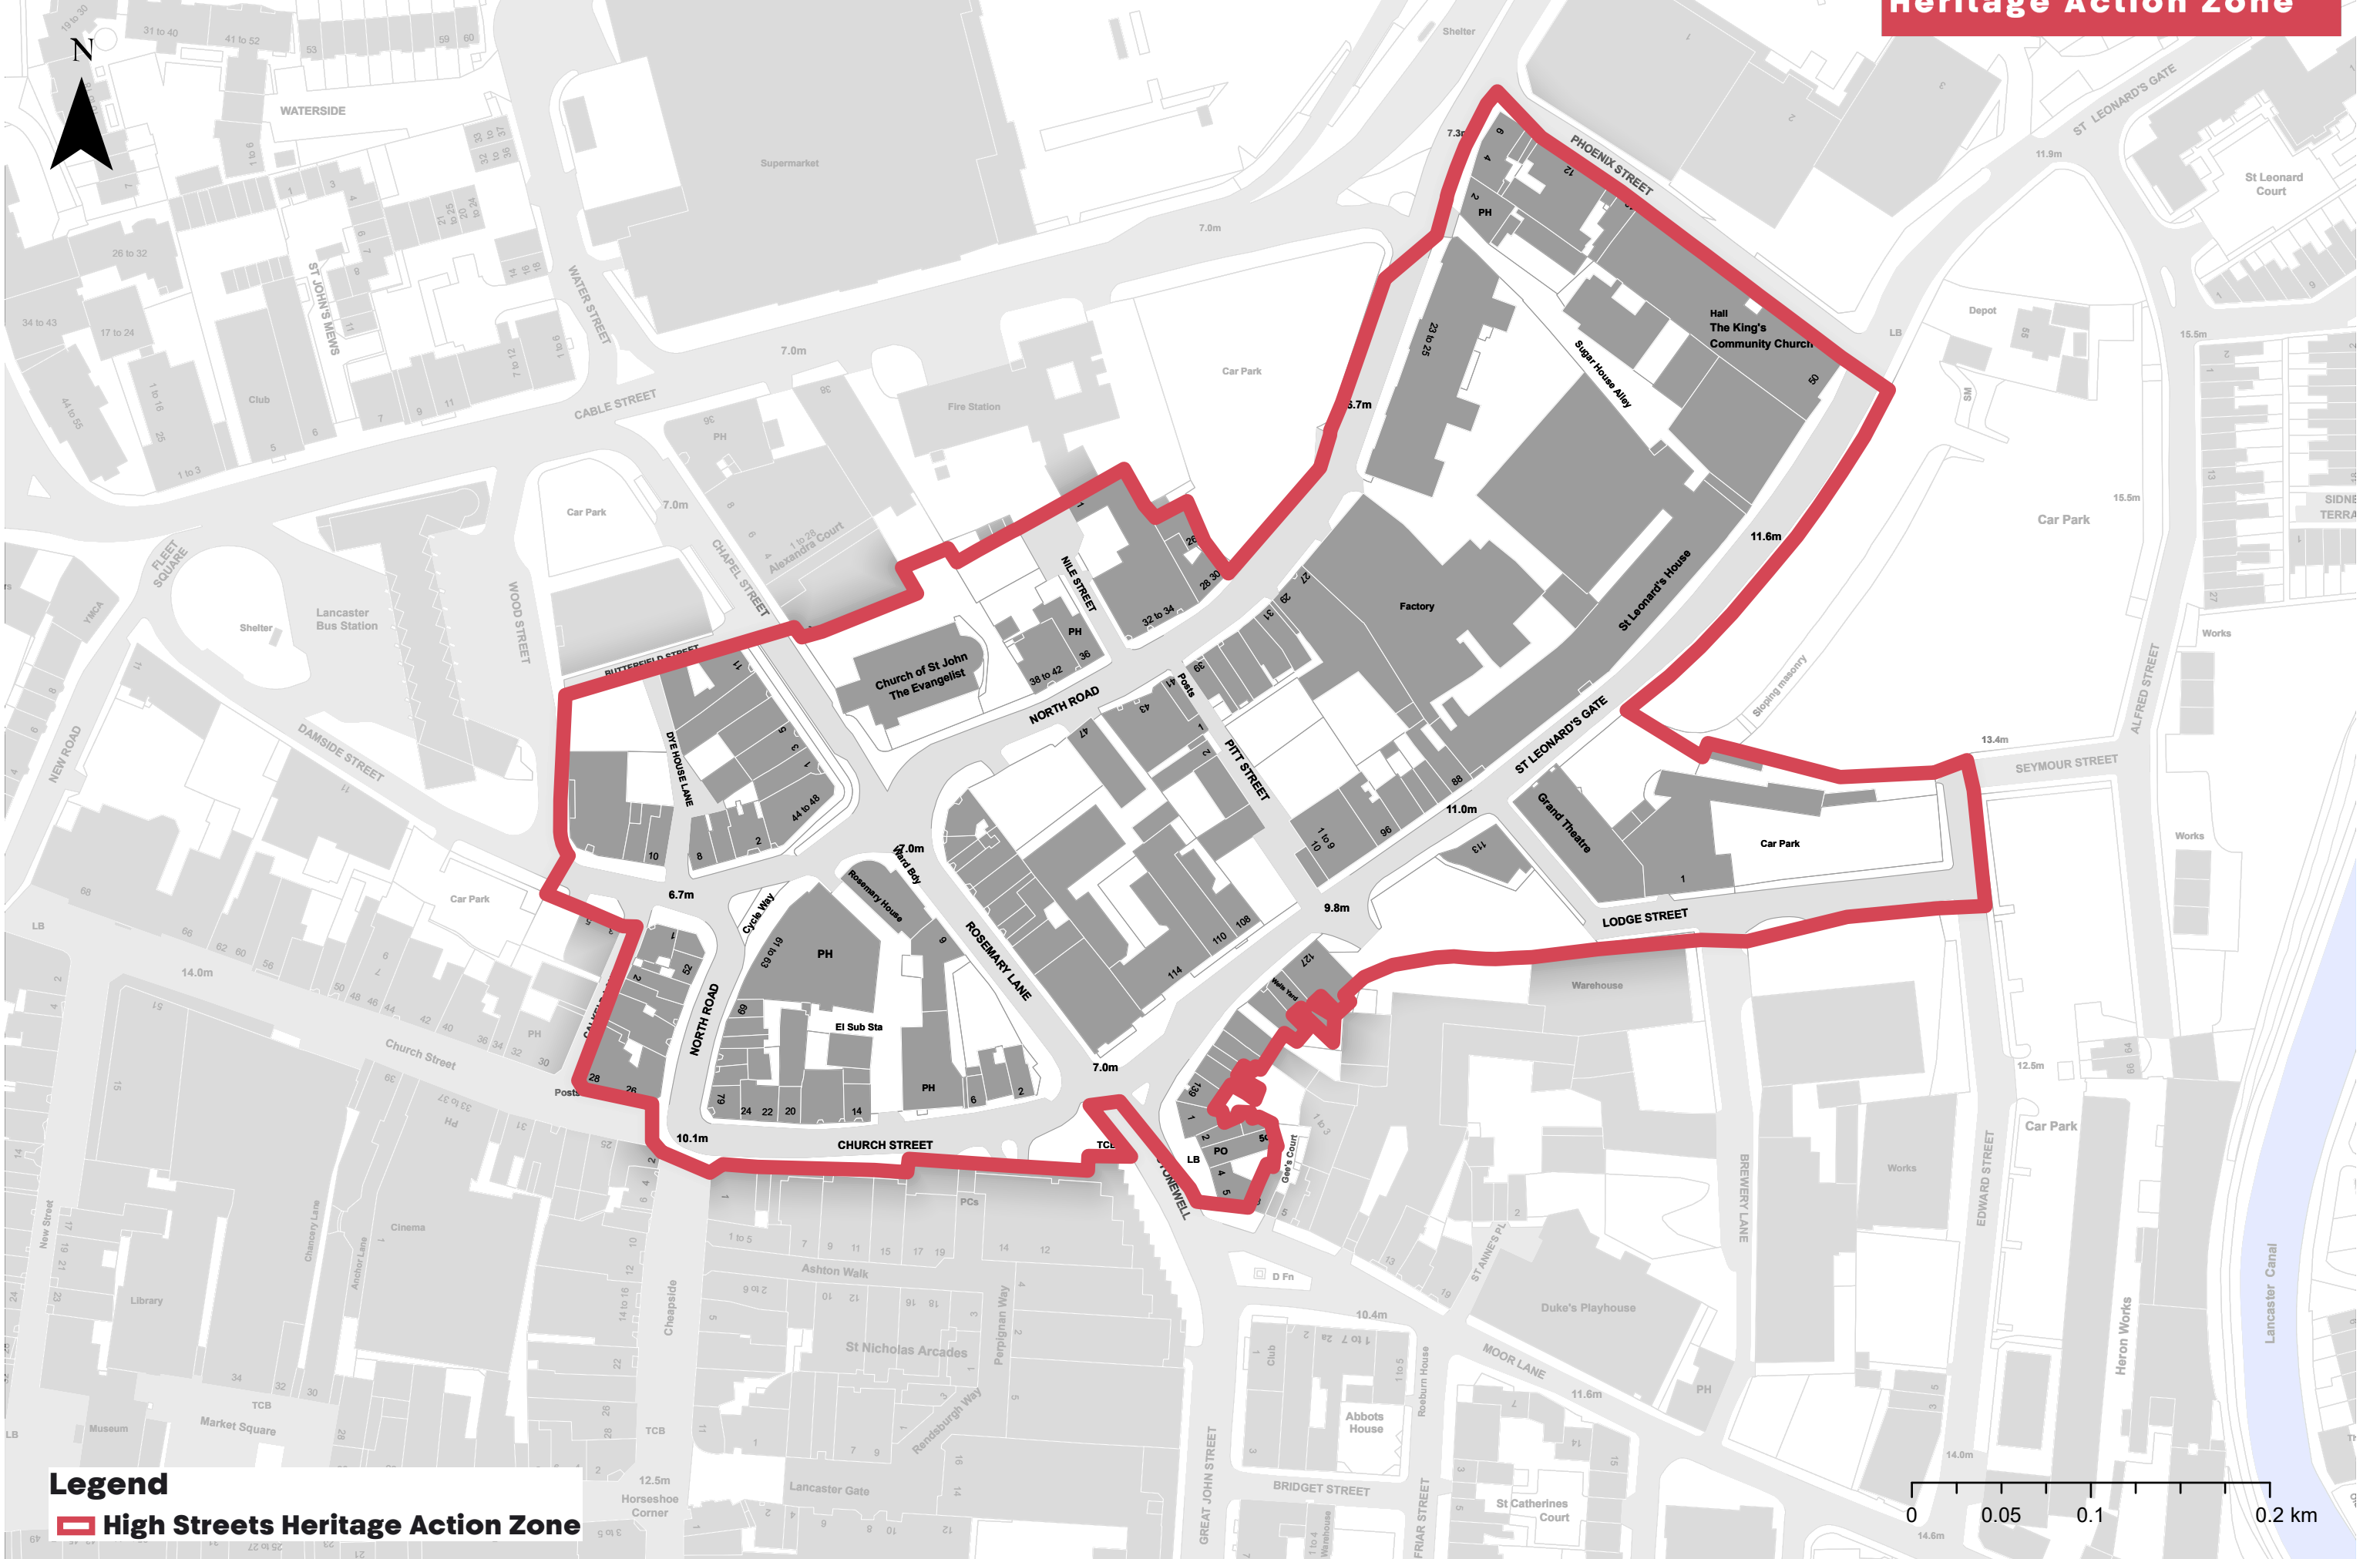

Lancaster High Streets Heritage Action Zone - Boundary Plan

Lancaster High Streets Heritage Action Zone

Legend
[Red outline symbol] High Streets Heritage Action Zone