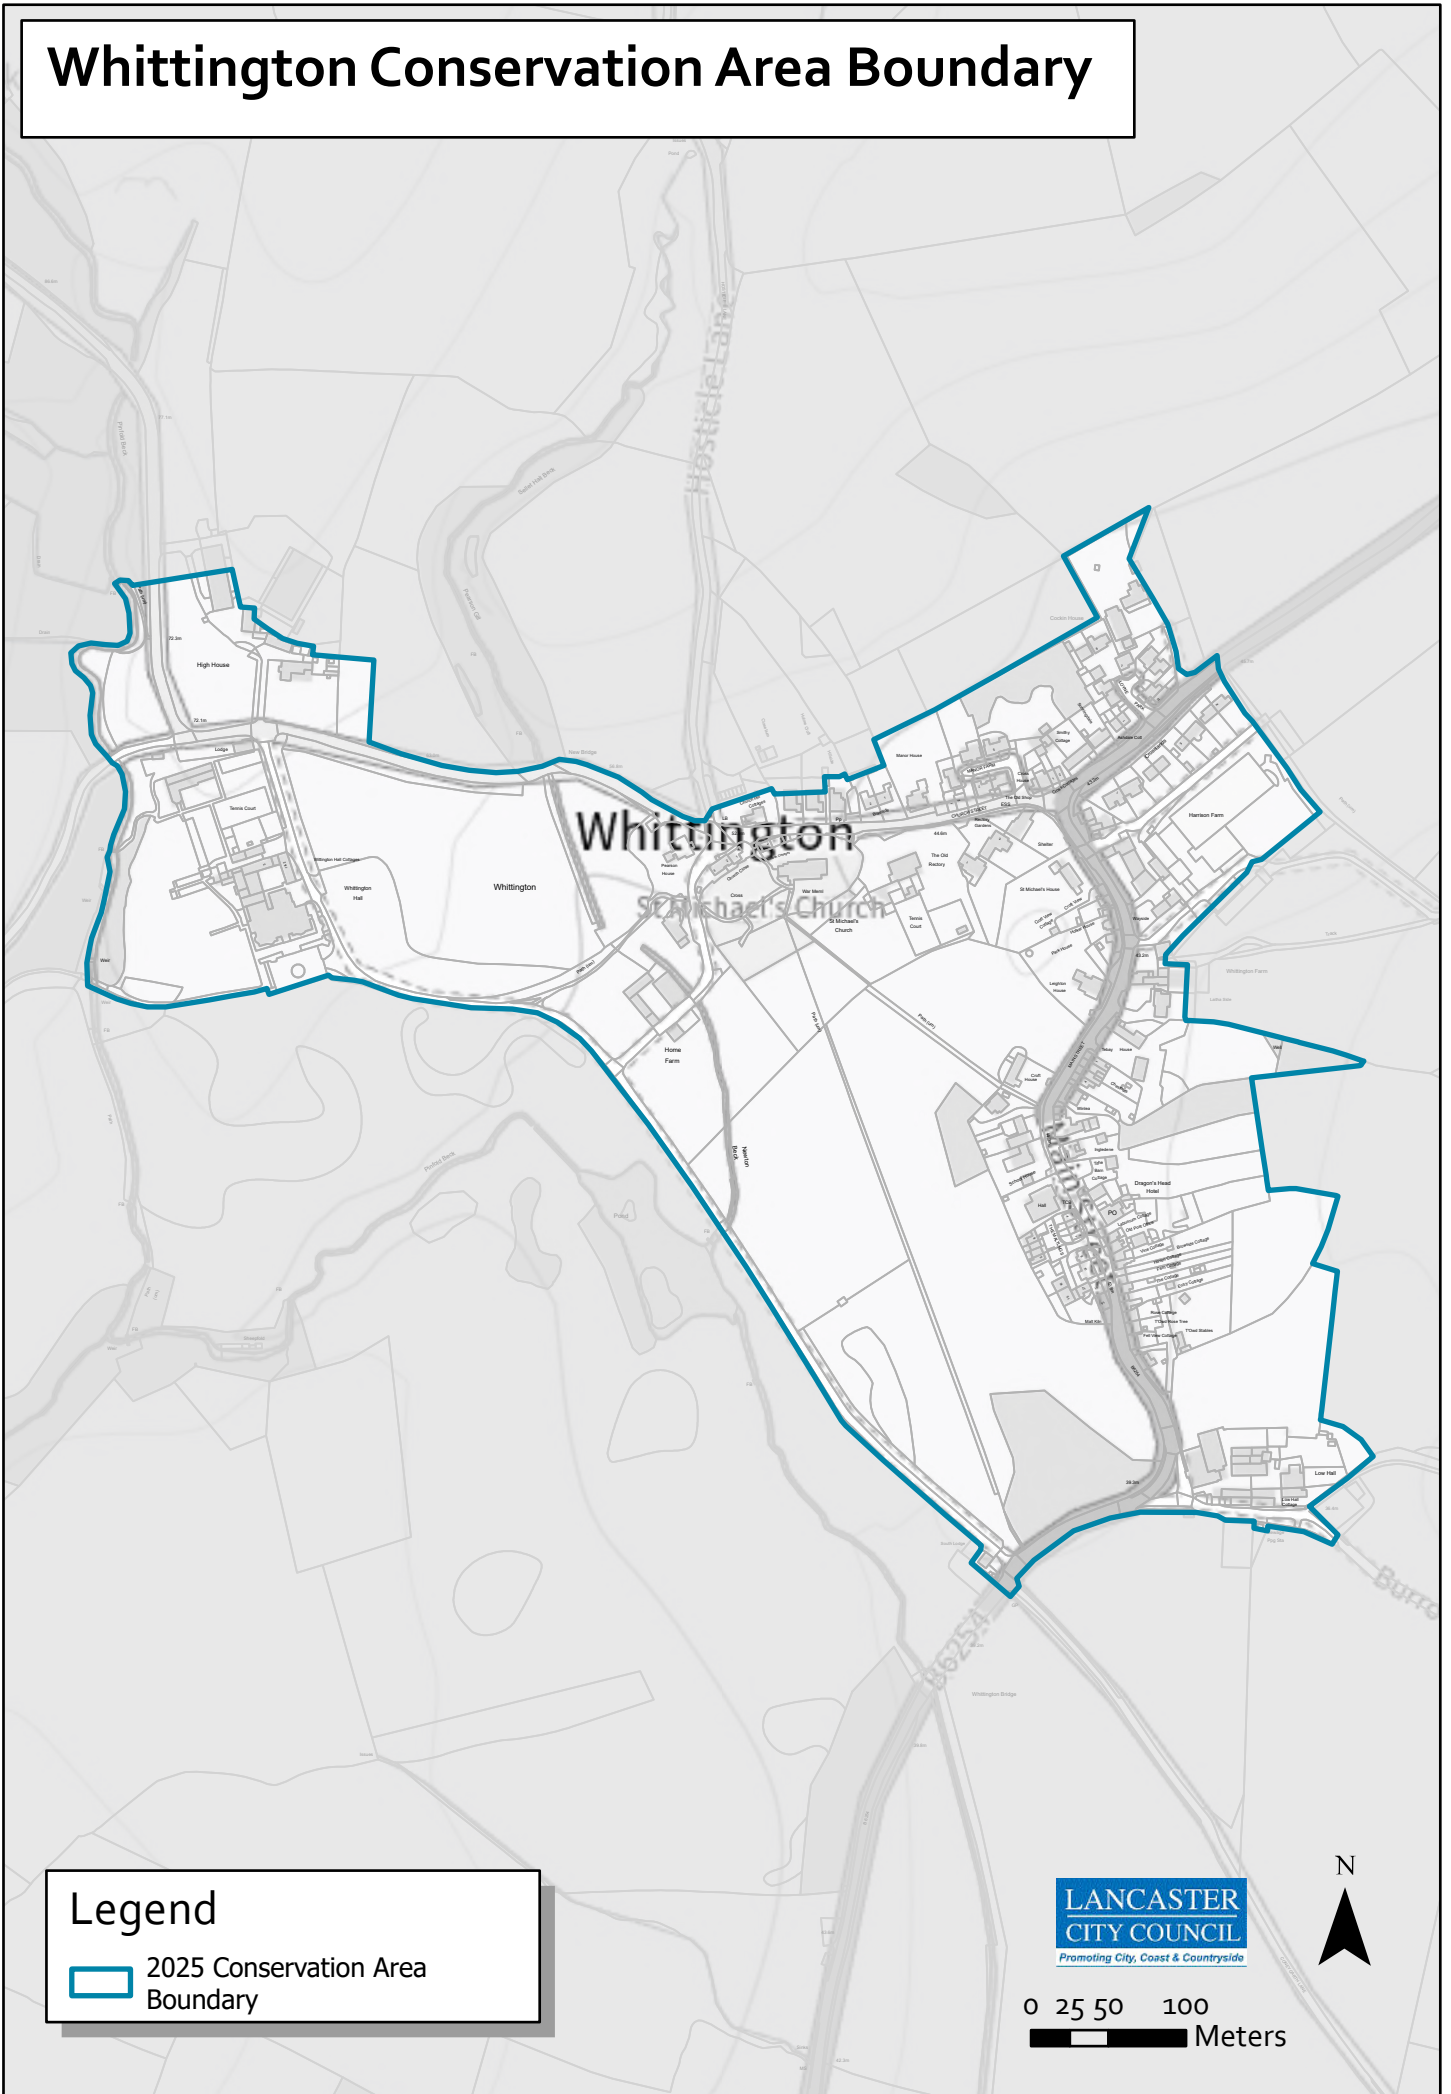

Whittington Conservation Area Boundary

Legend

-  2025 Conservation Area Boundary

LANCASTER CITY COUNCIL
Promoting City, Coast & Countryside

0 25 50 100
Meters