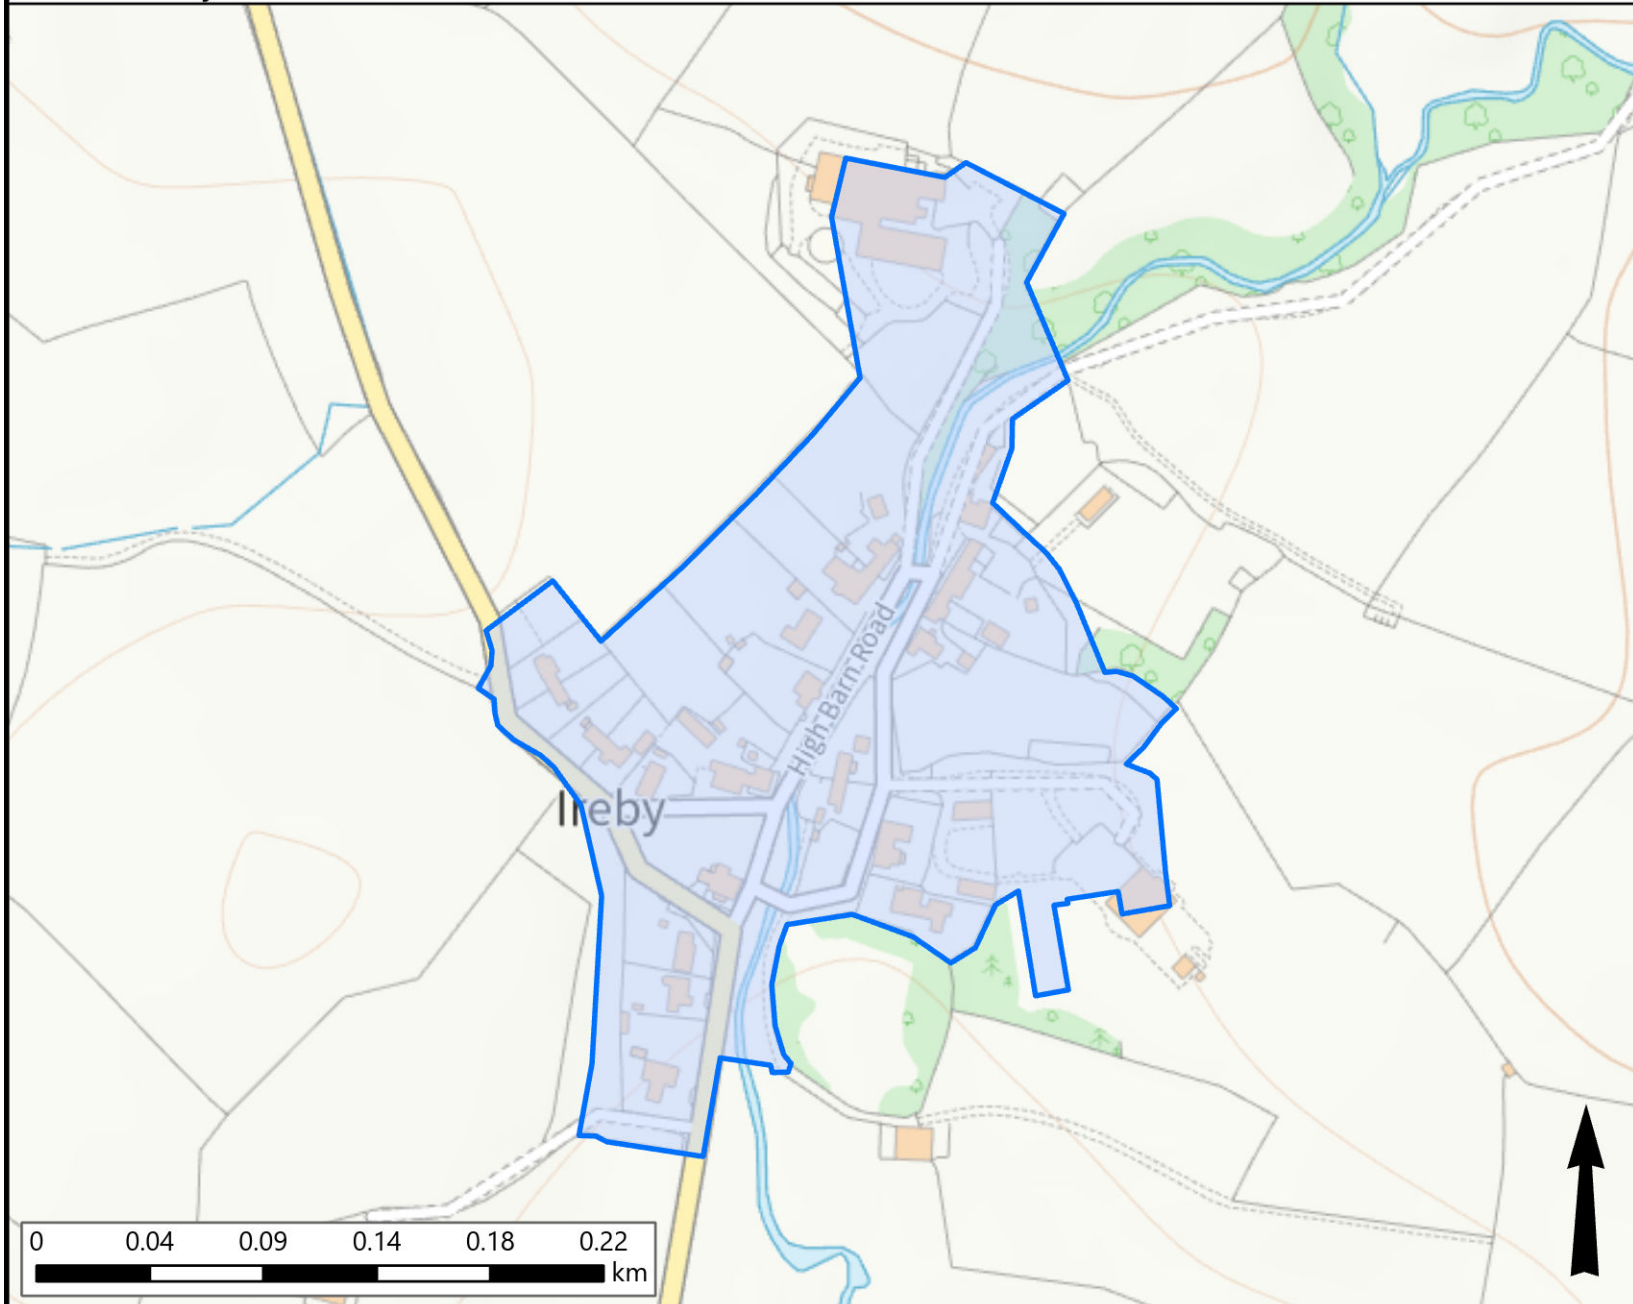

Conservation Area Name

Area (ha)

Designation Date

Ireby

5.21

1981

Legend

-  Conservation Areas
-  Lancaster District Boundary

© Crown copyright and database rights 2023 Ordnance Survey 100025403.

Scale: 1:3,000, if printed on A4

Date Printed: 17/01/2023