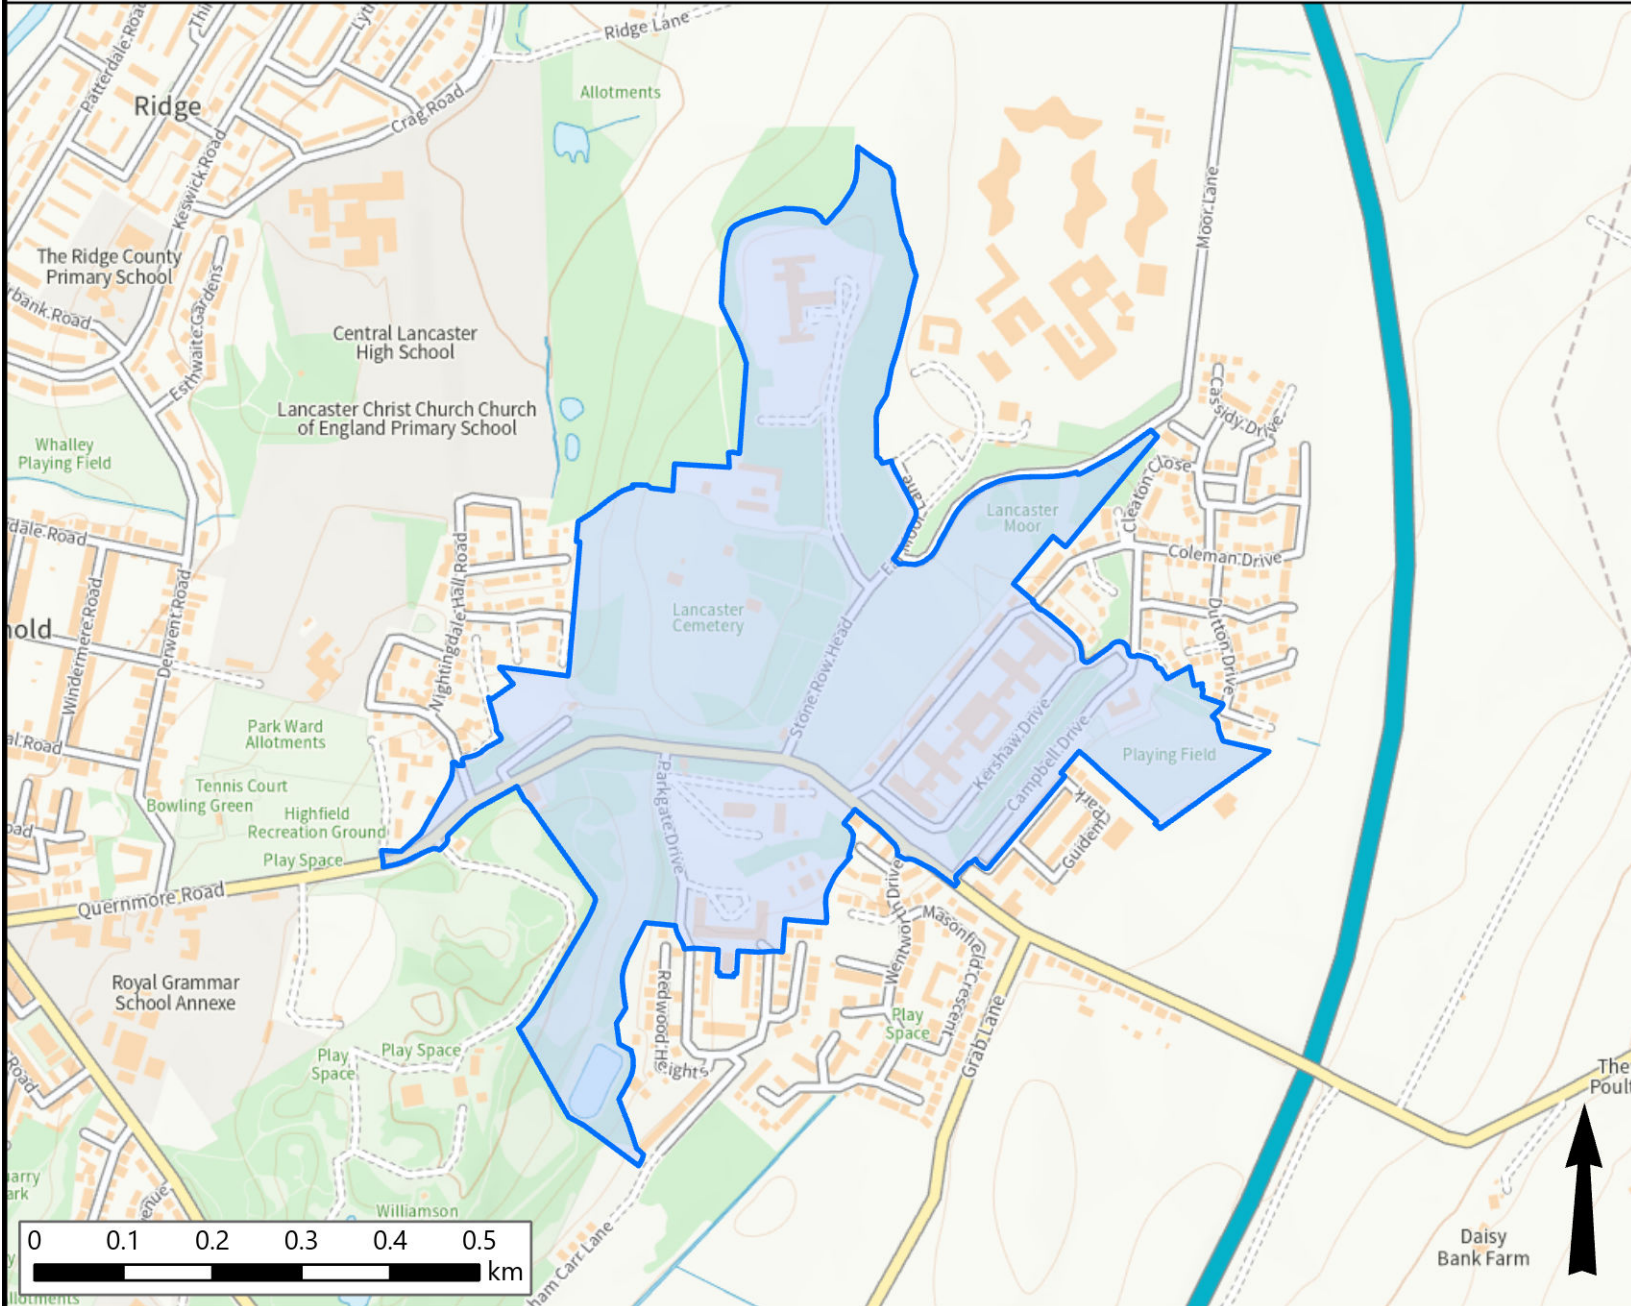

Conservation Area Name

Area (ha)

Designation Date

Lancaster Moor

37.38

2022

Legend

- Conservation Areas
- Lancaster District Boundary

© Crown copyright and database rights 2023 Ordnance Survey 100025403.

Scale: 1:8,500, if printed on A4

Date Printed: 17/01/2023