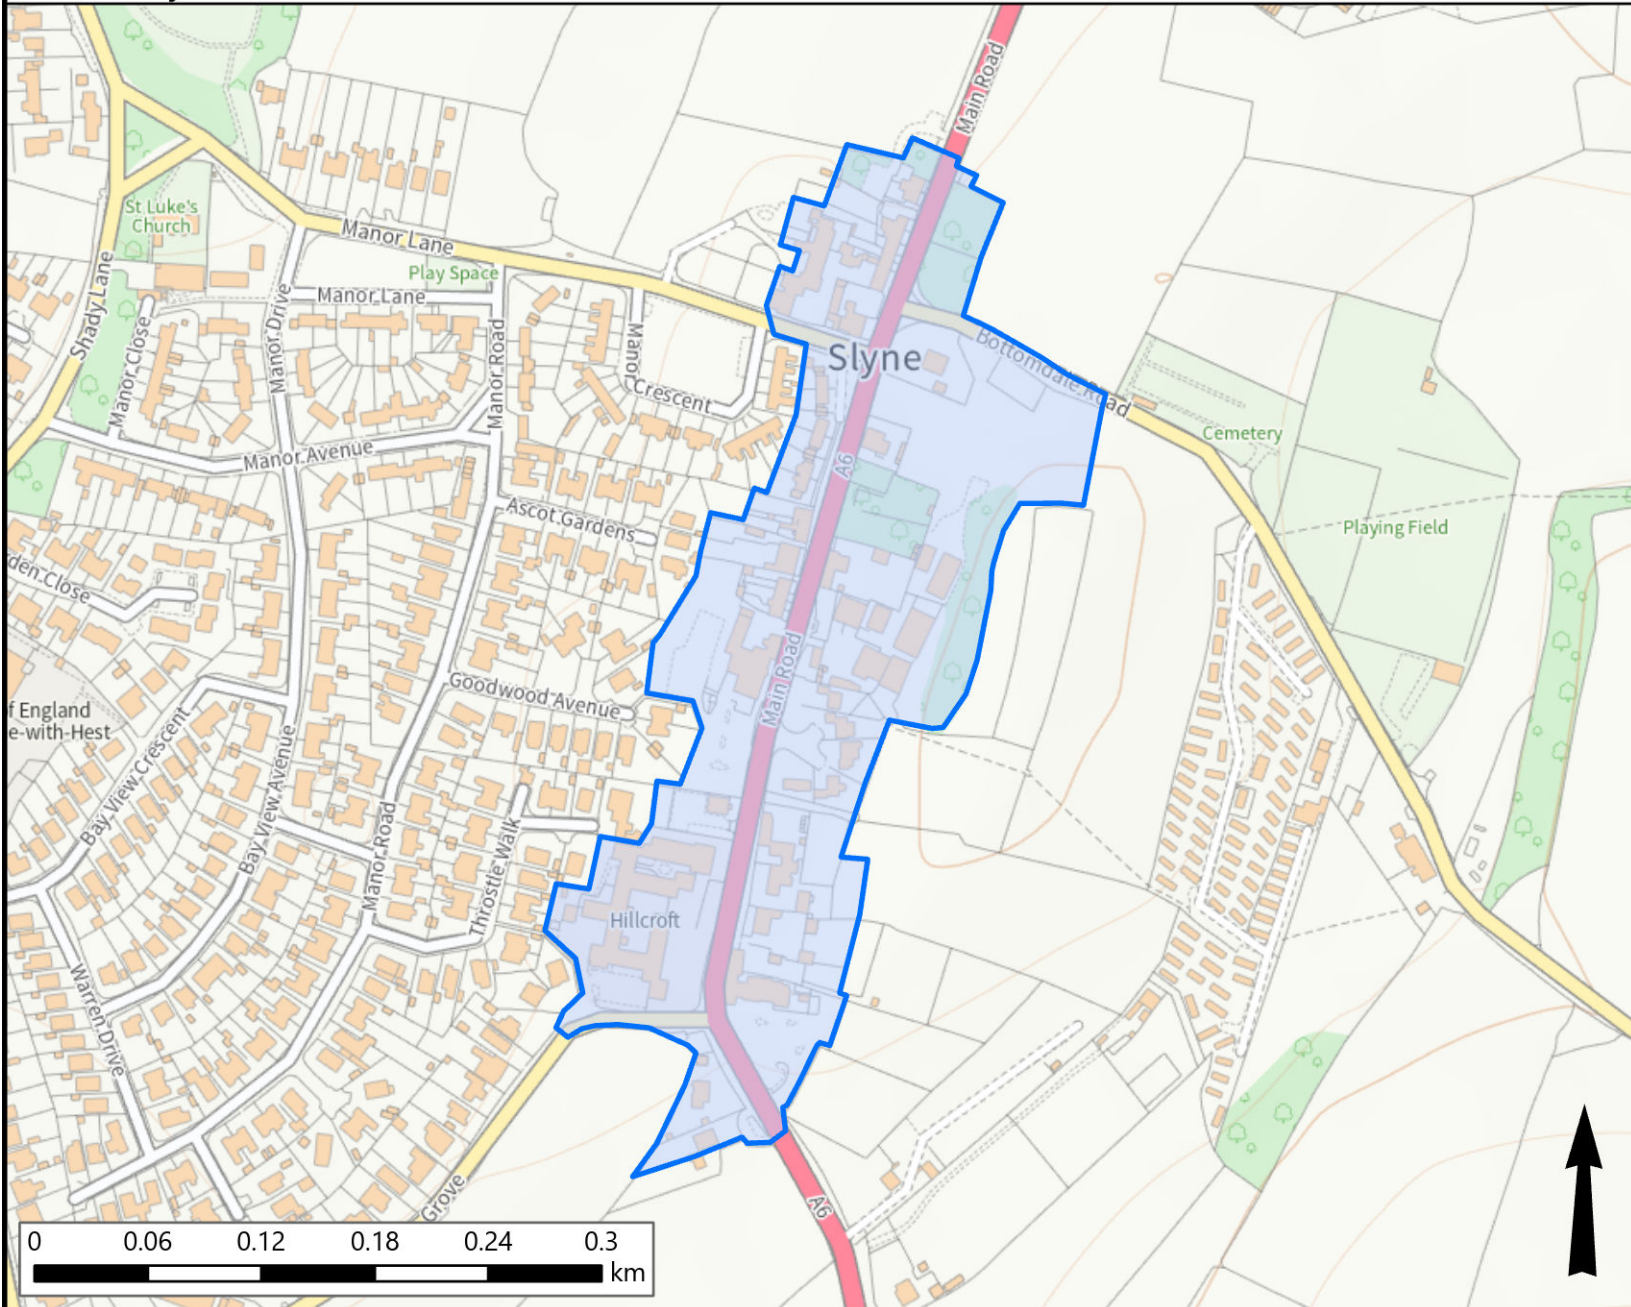

Conservation Area Name

Area (ha)

Designation Date

Slyne-With-Hest

6.72

1981

### Legend

- Conservation Areas
- Lancaster District Boundary

© Crown copyright and database rights 2023 Ordnance Survey 100025403.

Scale: 1:4,000, if printed on A4

Date Printed: 17/01/2023